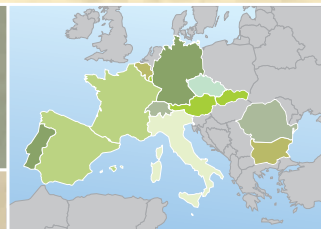

ADVENTIST MISSION

2013 • QUARTER 3 • INTER-EUROPEAN DIVISION

More than 338 million people live in the countries of the Inter-European Division. About 177,750 are Seventh-day Adventists, making a ratio of about one Adventist for every 1,900 people.

Church members throughout the region are seeking ways to capture the attention of the people with the love of God. Some are operating a community center to give clothing, food, and household goods to the needy. Others are helping reach university students through seminars, retreats, and social gatherings just for them. And when a receptive individual or group of people expresses interest, members band together to worship and nurture.

- a community outreach center and church for immigrants outside Lisbon, Portugal
- an evangelistic outreach to students at major state universities in Czech Republic and Slovakia
- a church for the Romani (Gypsy) people in western Bulgaria
- Children's Project: Sabbath worship facilities for the Romani (Gypsy) children in western Bulgaria