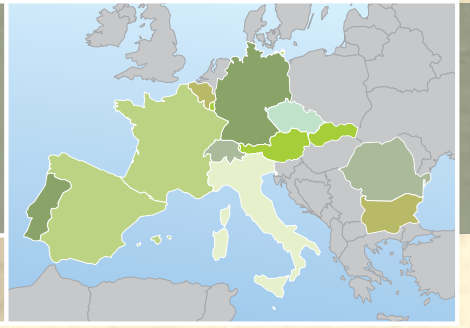

ADVENTIST MISSION

2013 • QUARTER 3 • INTER-EUROPEAN DIVISION

More than 338 million people live in the countries of the Inter-European Division. About 177,750 are Seventh-day Adventists, making a ratio of about one Adventist for every 1,900 people.

Church members throughout the region are seeking ways to capture the attention of the people with the love of God. Some are operating a community center to give clothing, food, and household goods to the needy. Others are helping reach university students through seminars, retreats, and social gatherings just for them. And when a receptive individual or group of people expresses interest, members band together to worship and nurture.

- a community outreach center and church for immigrants outside Lisbon, Portugal
- an evangelistic outreach to students at major state universities in Czech Republic and Slovakia
- a church for the Romani (Gypsy) people in western Bulgaria
- Children's Project: Sabbath worship facilities for the Romani (Gypsy) children in western Bulgaria